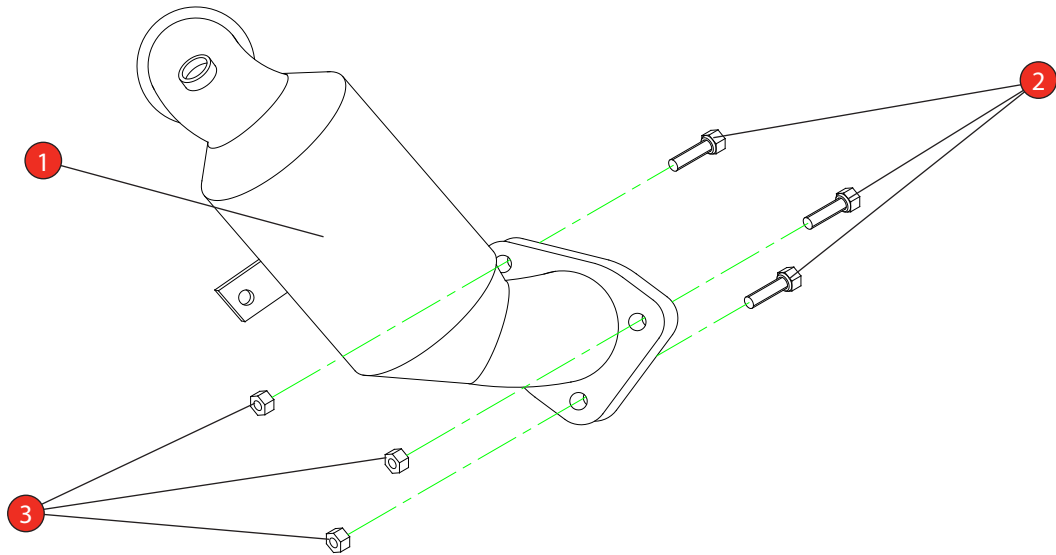

Car	Vauxhall Corsa 'D' Black Edition 1.4T / Corsa 'E' Limited Edition 1.4T / Astra 'J' GTC 1.4T	Part No.	SVXX058
Year	2012-2014 / 2014-Current / 2009-Current	Fit Kits	100FK
Notes	Where not supplied use original fittings	Features	Pipe Diameter:- 63.5mm / 2.5"

Estimated Fitting Time: 90 Minutes

NO.	PART NO.	DESCRIPTION	QTY
1	801GM	Downpipe With Sports Catalyst	1
Fit Kit			
2	Z017.10049	M8x30mm Hex Head Bolts	3
3	Z017.10826	M8 Nuts	3

E-MARK	N/A
DATE	22/11/16
ISSUE	02
AUTHORISED	M.Ydlibi

NOTE: ENSURE SCORPION SYSTEM IS CLEAR OF MOVING PARTS AND ALL ORIGINAL FUNCTIONS WORK CORRECTLY.

STAY CONNECTED TO RED POWER.